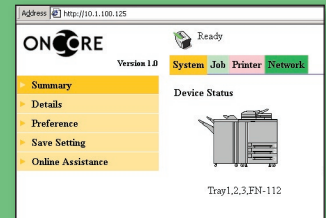

## Finally. A cost-effective print controller that's actually effective.

The onCore m750 embedded print controller gives you everything you need to print digitally using your Minolta Di750 digital copier. And onCore offers a full set of features for printing, making it a truly cost-effective solution.

Your PC

Minolta Di750 with onCore

Print right from your desktop - you have full control over all finishing options, as well as features like duplex, watermarks, and booklet making. onCore m750 also lets you scan from your copier.

Using the PageScope Light web tool, you can monitor and control your printers with ease. And onCore doesn't require a dedicated server, keeping your costs low and your installation simple.

PageScope Light with onCore